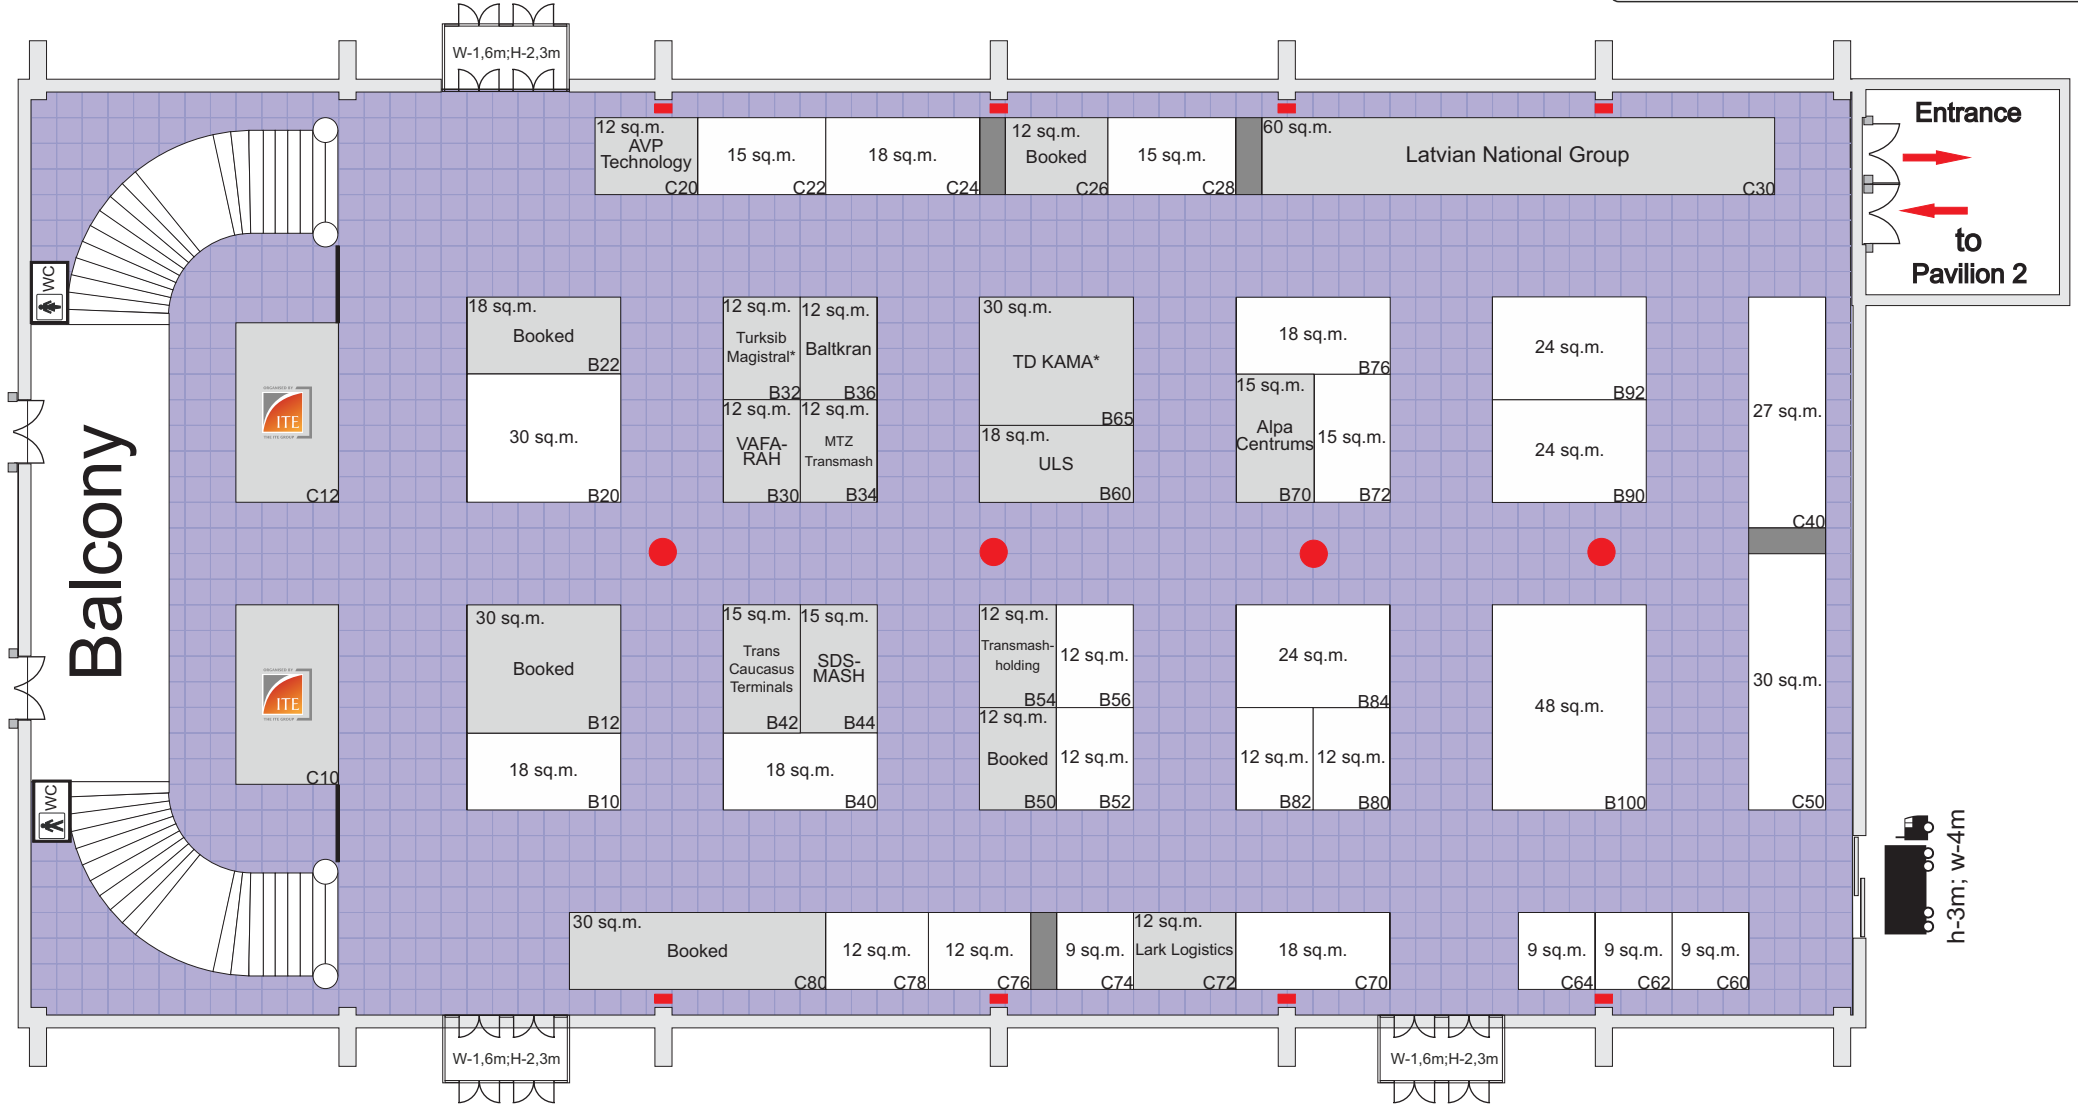

Railroad, road, air and sea cargo transportation
Mixed and intermodal transportation, expedited freight services
Warehouses and freight processing centres, Ports and freight terminals
Railway transport, rolling stock and components
Loading and warehouse equipment
Cargo vehicles, Transport and warehouse logistics control systems
Navigation and monitoring systems, Customs processing of freight

Железнодорожные, автомобильные, авиа и морские перевозки.
Смешанные и интермодальные перевозки, экспедирование
Склады и центры обработки грузов, Порты и грузовые терминалы
Железнодорожный транспорт, Подвижной состав и комплектующие,
Погрузо-разгрузочное и складское оборудование, Грузовой автотранспорт,
Системы управления транспортной и складской логистикой
Системы навигации и мониторинга, Таможенное оформление грузов

11-13 November 2015
Tashkent, Uzbekistan, UzExpocentre, Pavilion # 1

11-13 Ноябрь 2015
Ташкент, Узбекистан, УзЭкспоцентр,
Павильон # 1

ITE Uzbekistan
Tel: +99871 113 01 80
Fax: +99871 237 22 72
www.ite-uzbekistan.uz

ATTENTION! Organisers have the right to change companies location in case of necessity
ВНИМАНИЕ! Организатор оставляет за собой право изменять Месторасположение компании на плане в случае необходимости

Floorplan updated: 23.02.2015

	Ceiling Heights Center of pavilion 650 cm Under balcony 260 cm	- Electrical box - Fire Points - Water Connection - Column
	Floor Loading Maximum 1200 kg/sq.m.